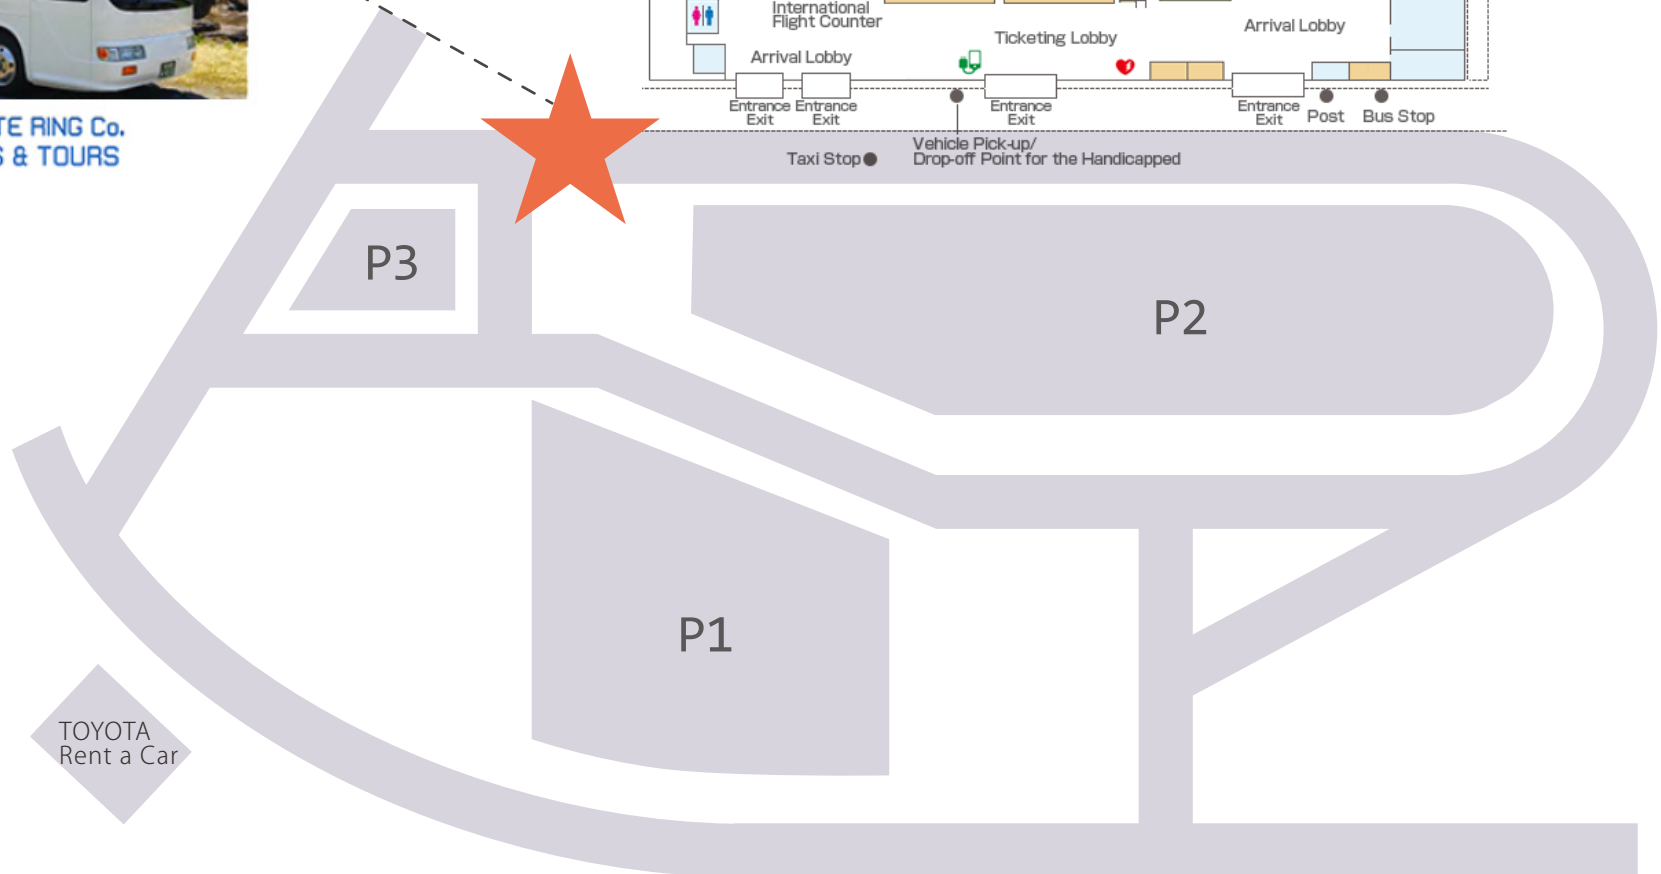

KOMATSU AIRPORT BUS STOP

WHITE RING Co.
BUS & TOURS

TOYOTA
Rent a Car

Aviation
Plaza